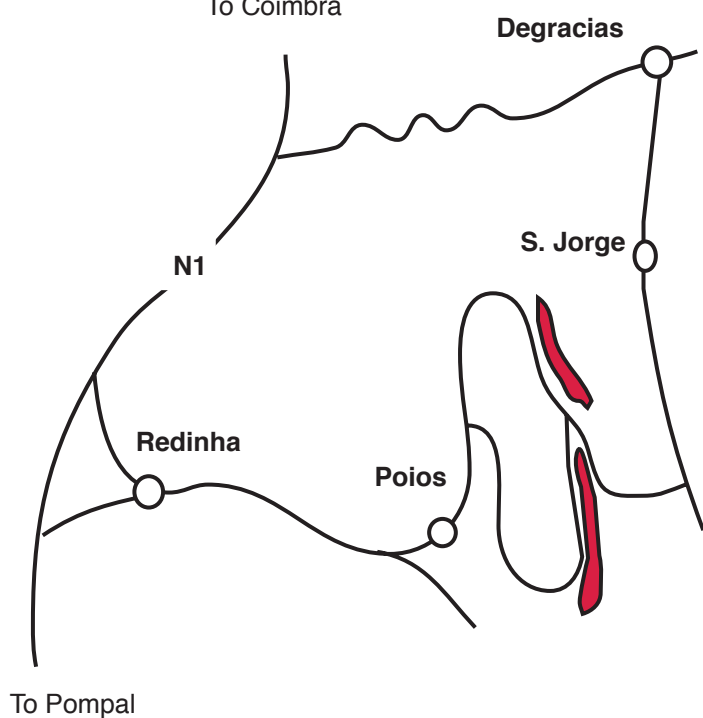

REDINHA, Portugal

How to go find these crags:

Take the highroad between Lisbon and Oporto that pass near Coimbra and take of in the direction of Pombal before arriving to Coimbra. The village Redinha is near the climbing area in the mountain of Sicó.

When you leave Pombal on the highroad, look for the secondary road N1 (National road number one) to Coimbra and continue for about 10 Km.

Slow down when you see a petrol station on your left, because after about 100 meters you will find a turn off to the right in the direction of Redinha.

Turn left one km after you have passed the village Redinha to " Poios" which also leads to the mountain top of "Senhora da Estrela" . The crag is near the road and after a short walk you will be by the crag.

Sector Árvore

29. Urro do Vacão (6a+), 30. Estrebucho (6c+), 31. Diedro do Físicos (6b), 32. Sete Virtudes da Natacha (6b+)

Sector Bivaque do Caracol

1. Via Rápida (III), 2. Portugalopitecus (III), 3. La Cucaracha (IV+), 4. Versos Satânicos (IV+)
5. Cócó Ranheta e Facada (6a+), 6. Bivaque do Caracol (V+), 7. Força Marujo (V+), 8. Redinha (6b)
9. A Via-Netta (6b+), 10. Bafo de Manteiga de Amendoim (6a+)