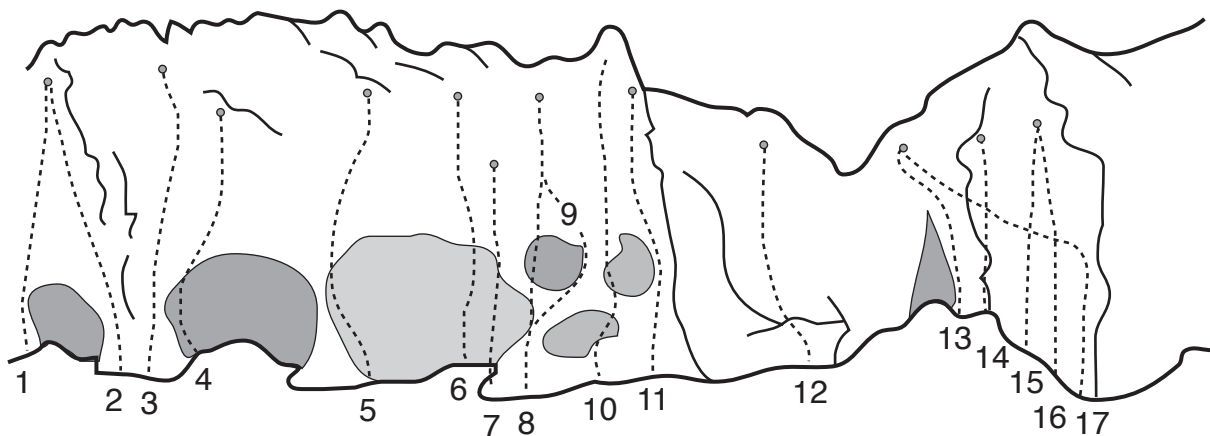

Sector da Caveira

Sector Camisola Mágica

Sector Caveira

1. Salsa (V+), 2. Homo Tripadus (6a), 3. É de Caras (V+), 4. Babes in Babyland (7a), 5. Rei dos Frangos (7c), 6. Viste sangue (7c), 7. Jou dos Caracois (6b+), 8. Olho (V+)
9. Nariz (6a+), 10. Monstro das Bolachas (7a+), 11. Orelha (6a), 12. Tropa89 (6b+)

Sector Camisola Mágica

13. Passa por mim no Pinguim (7a+), 14. Camisola Mágica (7a), 15. Electra (7b), 16. Cometana Valeta (7a+), 17. Cometa electromágico (7b)